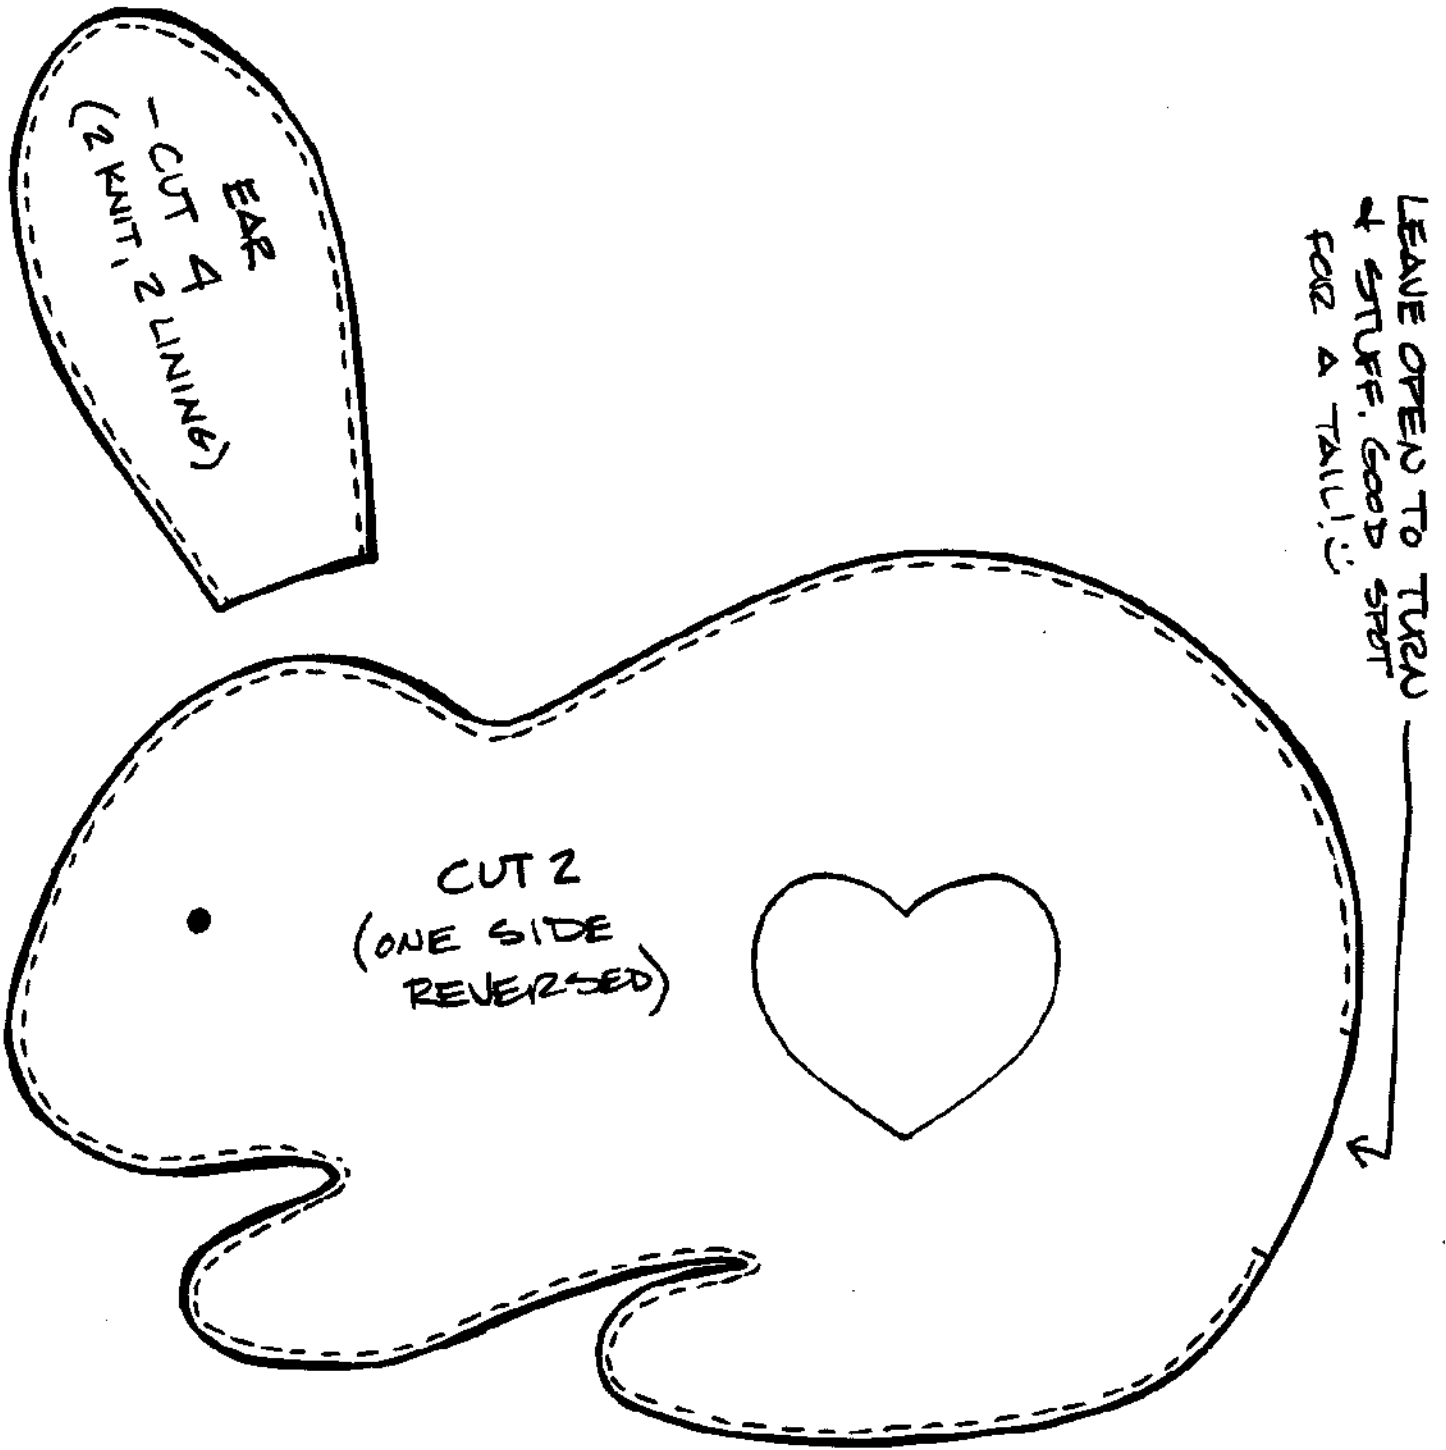

CASHMERE BUNNY

* BUTTON EYES NOT SUITABLE FOR KIDS UNDER 3YRS.
PLEASE EMBROIDER OR NEEDLEFEEL DETAILS
FOR BABIES.

©BETZWHITE 2007